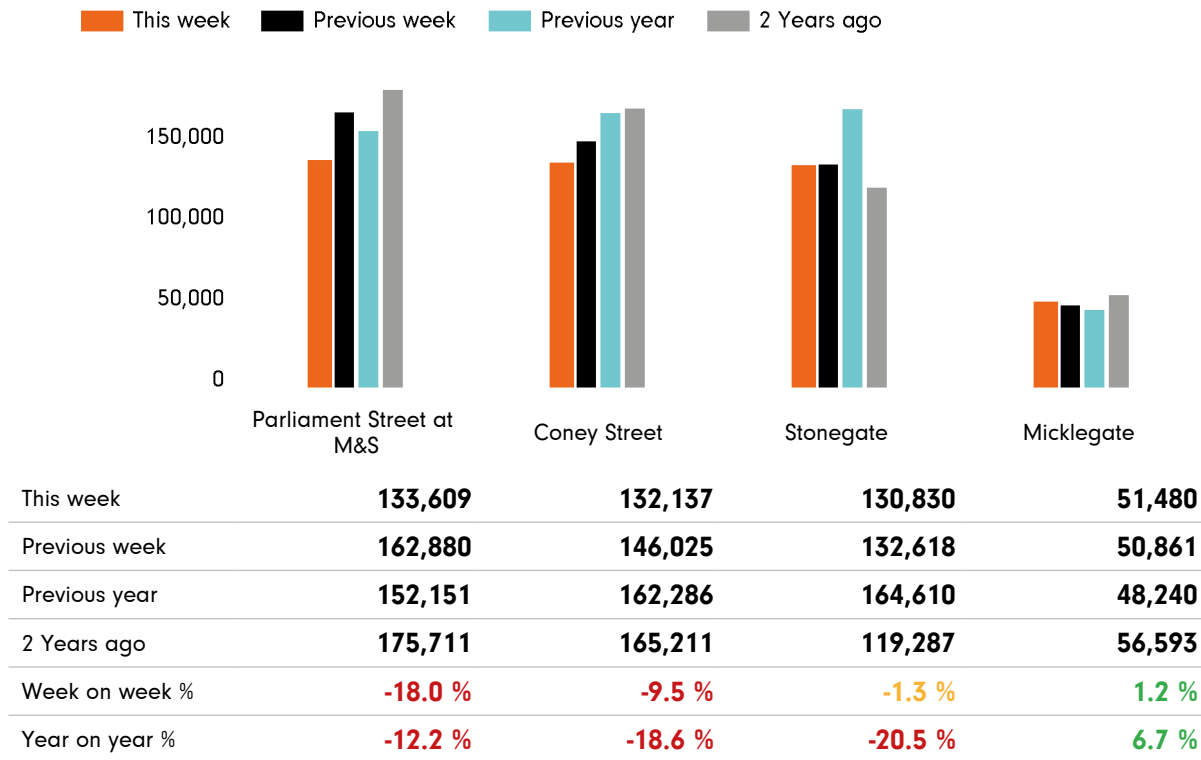

Footfall by location

Footfall by location