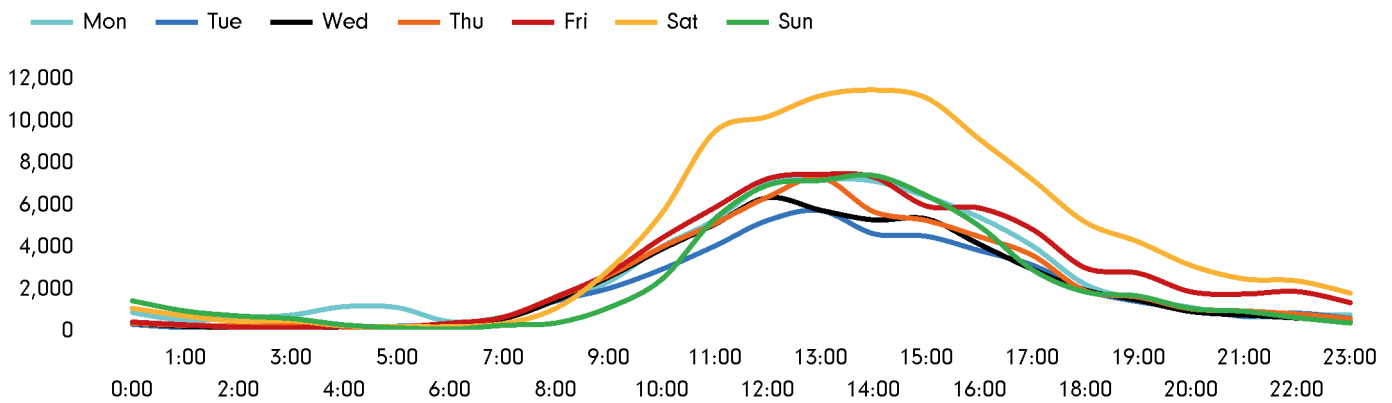

Footfall by hour