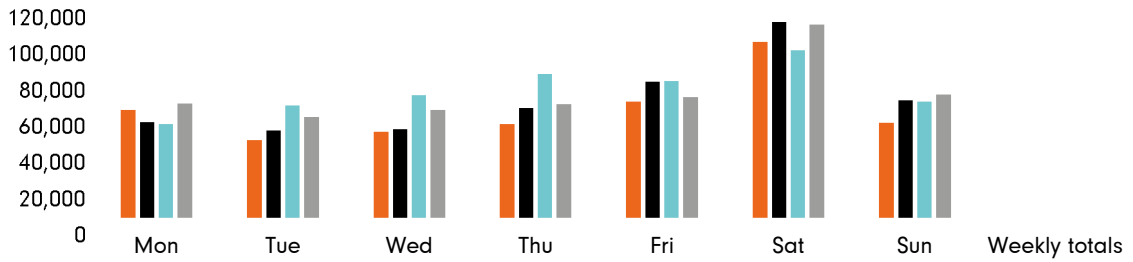

Footfall by day