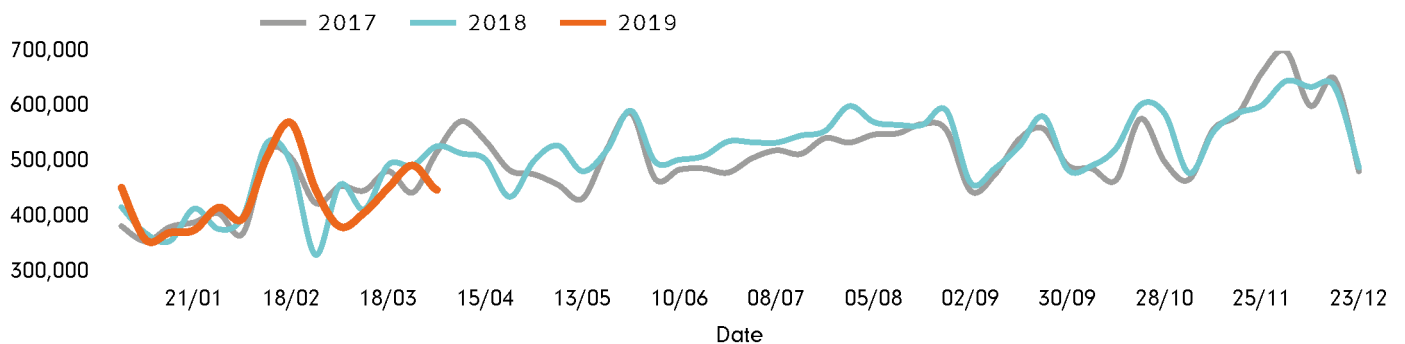

Footfall by week