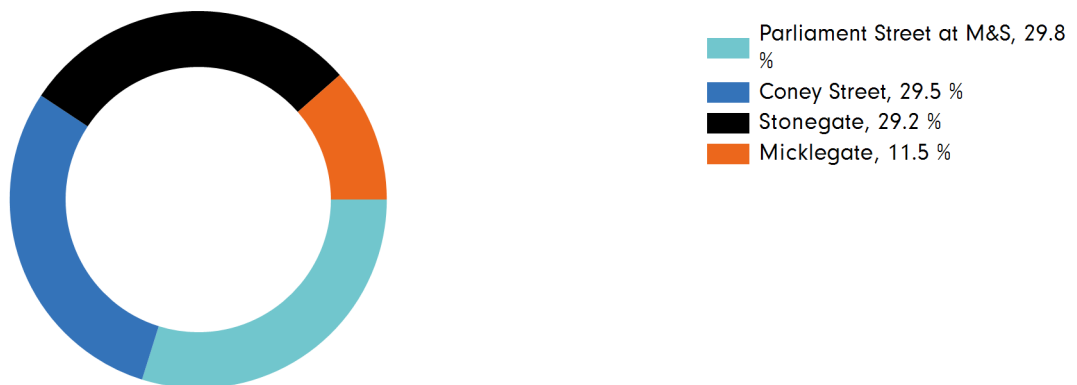

Notes

Year to Date % Change is the annual % change in footfall from January of this year compared to the same period last year. Week 1, 2019 to Week 14, 2019 Vs Week 1, 2018 to Week 14, 2018

Year on Year % Change is the % change in footfall for this week compared to the same week in the previous year. Week 14, 2019 Vs Week 14, 2018

Week on Week % Change is the % change in footfall for this week from the previous week. Week 14 2019 Vs Week 13 2019